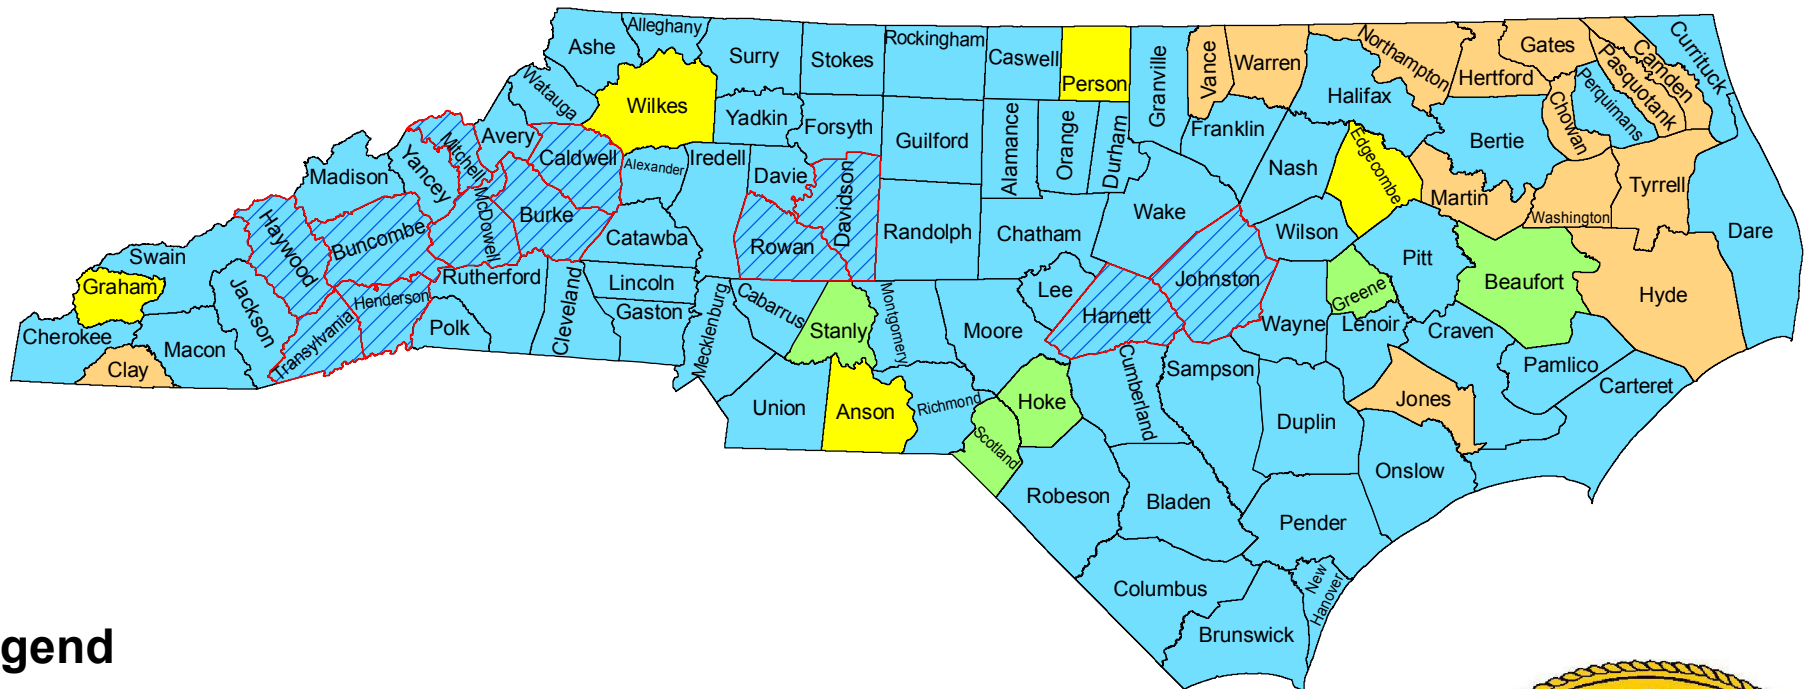

North Carolina E-Recording Counties

August 20, 2018

Legend

eRecording Capability

-  Yes (76)
-  Satisfactions Only (5)
-  Within 12 months (5)
-  No (14)

eRecording Maps

-  Yes (12)

Map prepared by:
Richard Elkins, GISP
Land Records Manager
NC Secretary of State
Land Records Management Program